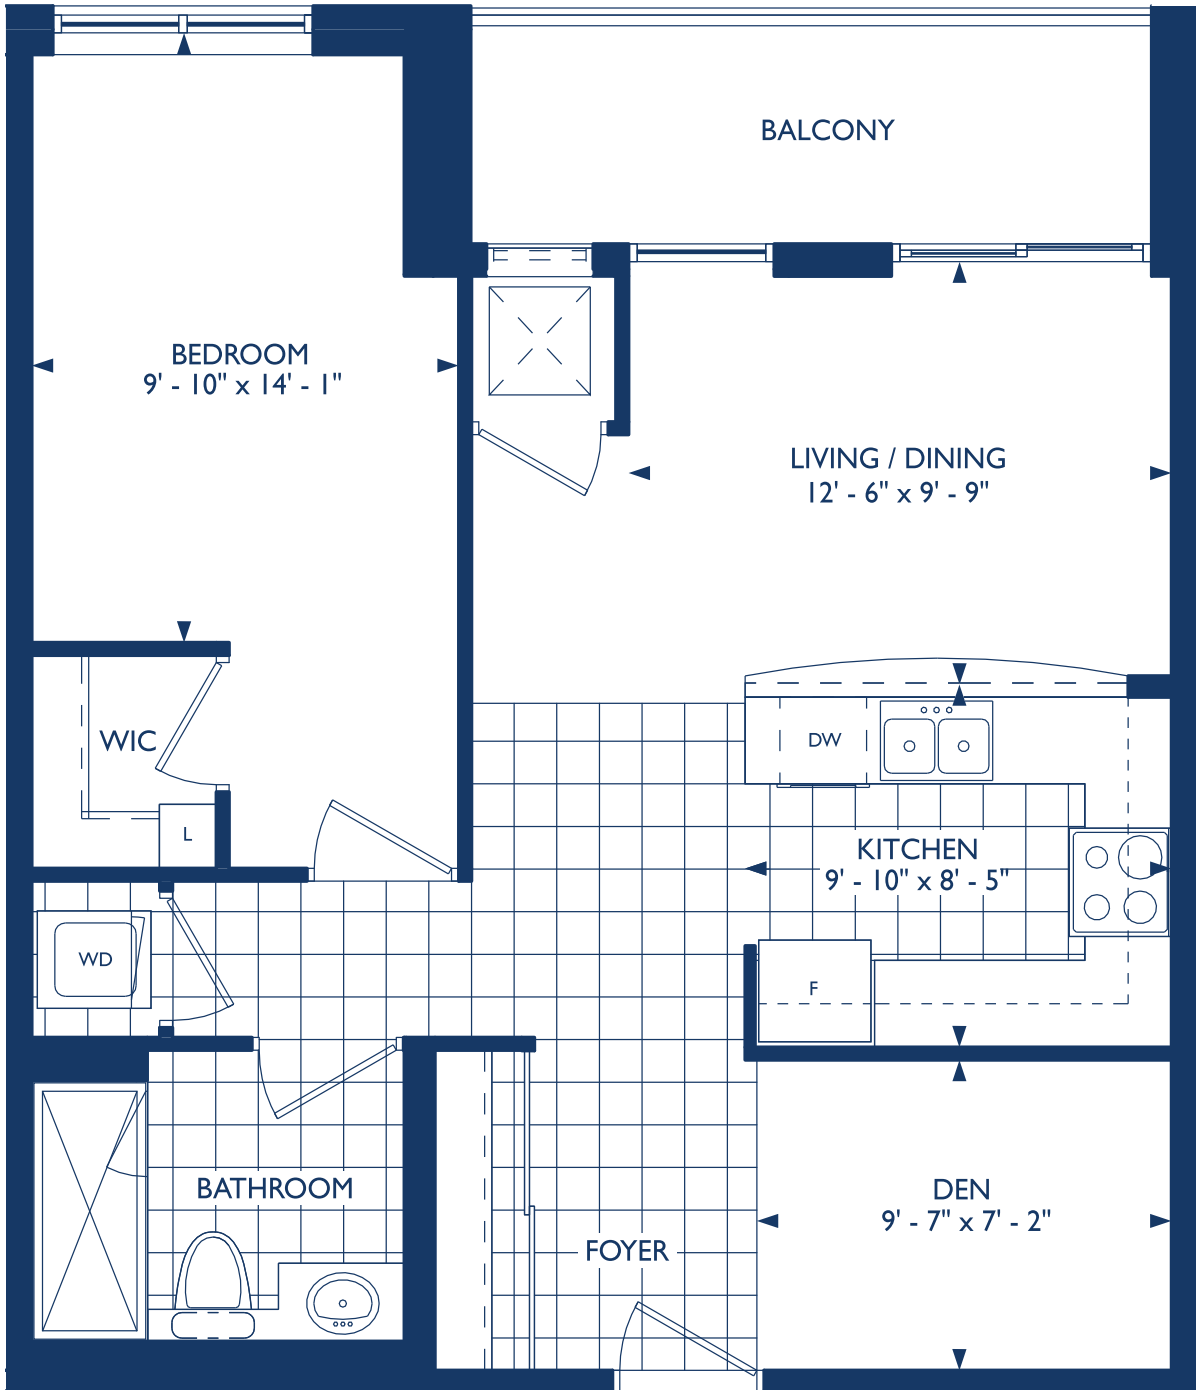

1  
BEDROOM+DEN

*the* YORK  
795 SQ. FT.

Materials, specifications and floorplans are subject to change without notice. All illustrations are Artist's Concepts. All dimensions are approximate. Actual usable floor space may vary from stated floor area. Suite orientation may vary. Suite may be standard or reversed. E.&O.E.