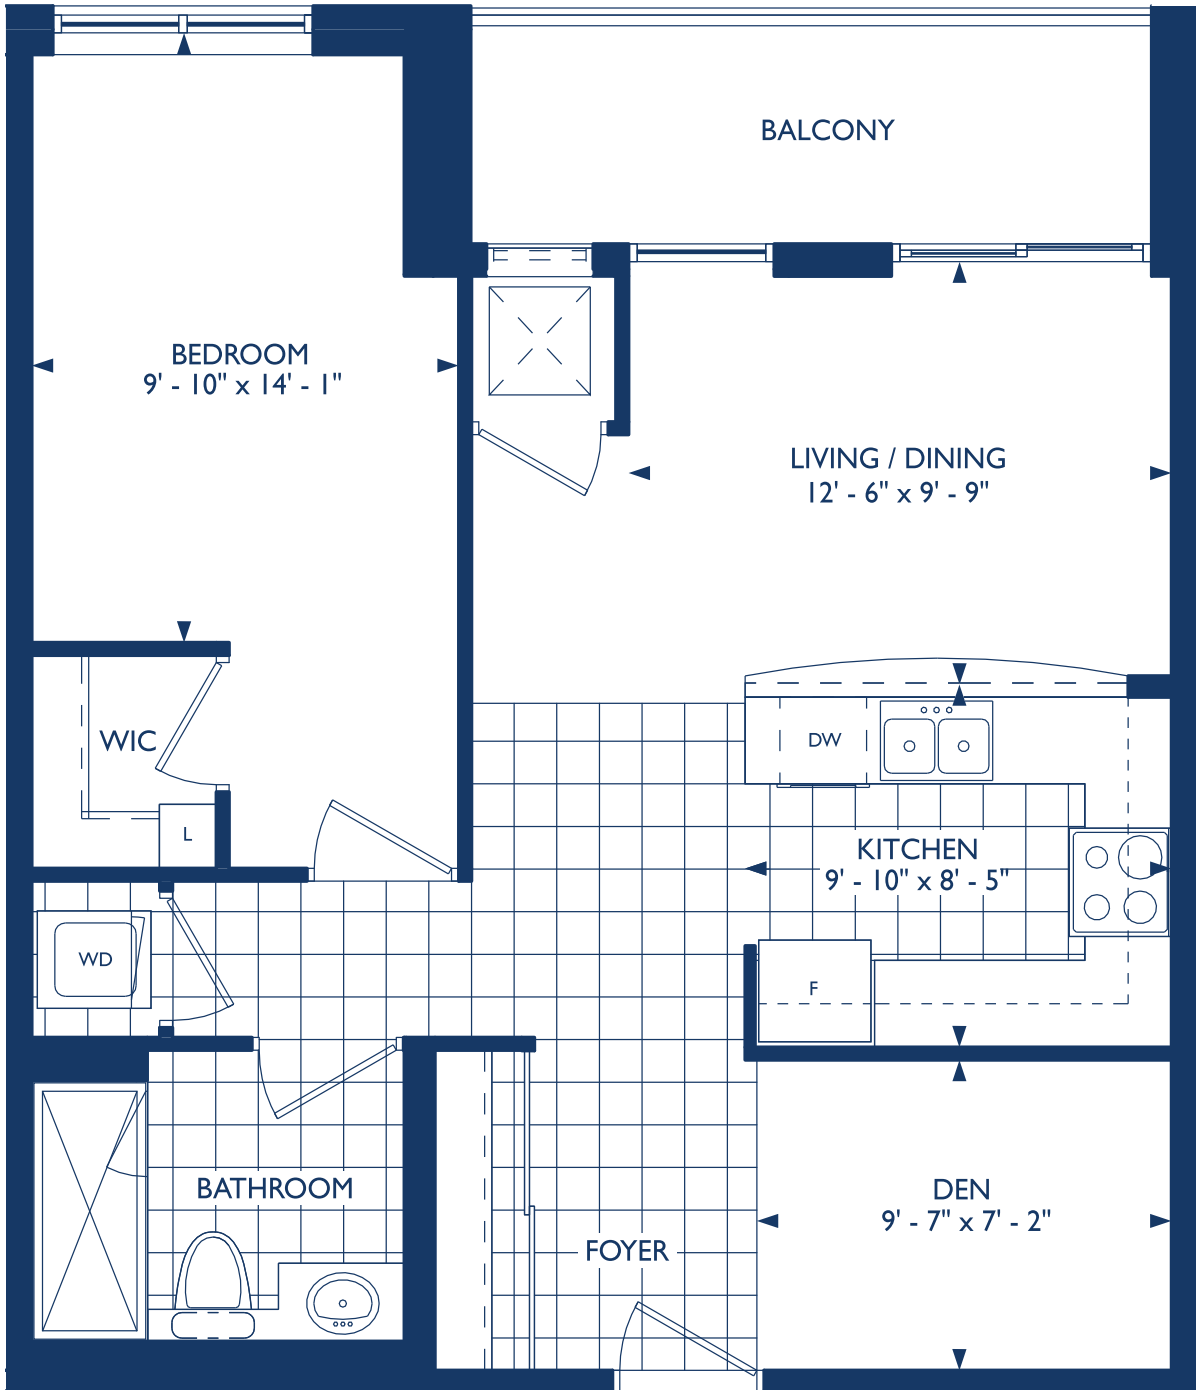

1
BEDROOM+DEN

the YORK
795 SQ. FT.

Materials, specifications and floorplans are subject to change without notice. All illustrations are Artist's Concepts. All dimensions are approximate. Actual usable floor space may vary from stated floor area. Suite orientation may vary. Suite may be standard or reversed. E.&O.E.