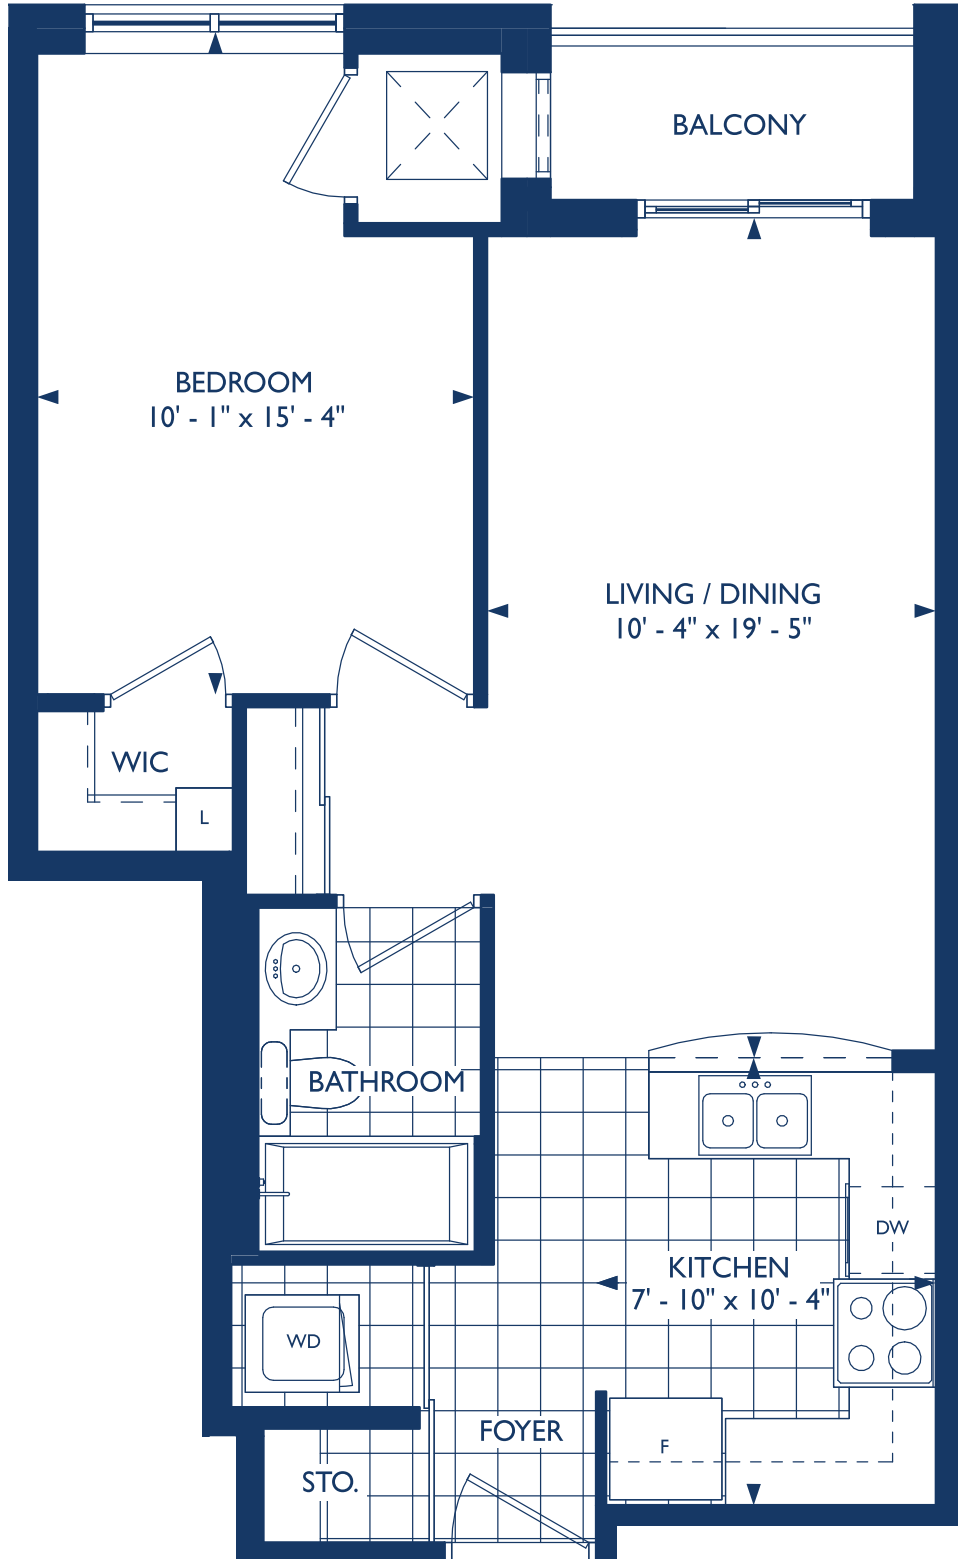

1 BEDROOM

the SURREY

680 SQ. FT.

Materials, specifications and floorplans are subject to change without notice. All illustrations are Artist's Concepts. All dimensions are approximate. Actual usable floor space may vary from stated floor area. Suite orientation may vary. Suite may be standard or reversed. E.&O.E.