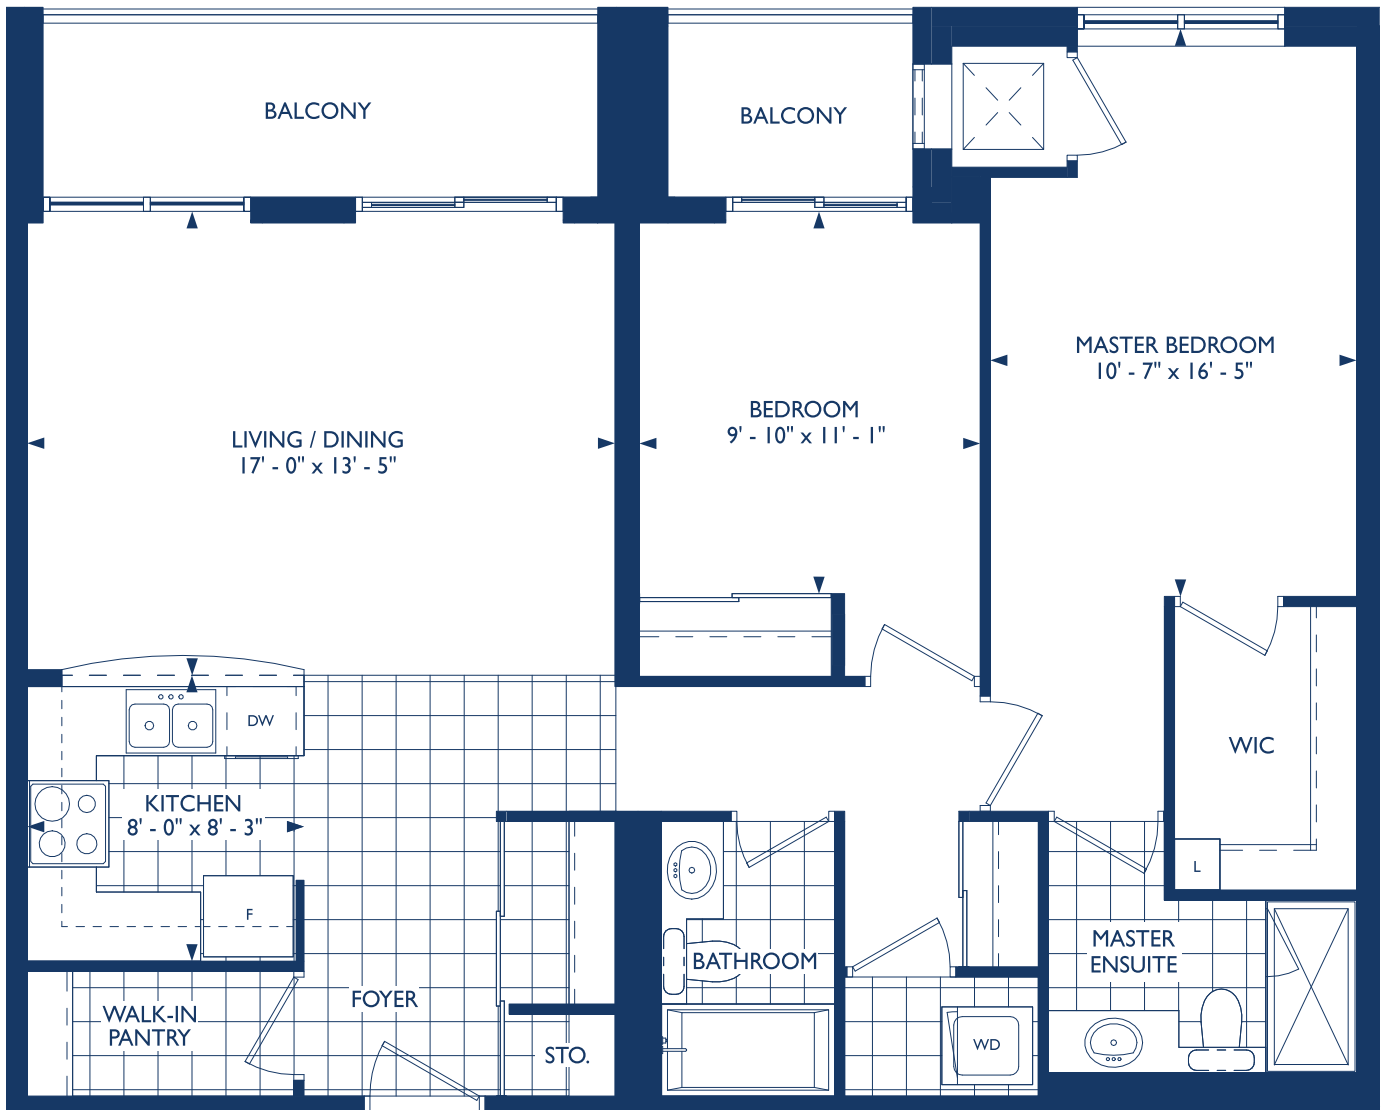

2 BEDROOM

the STRATFORD

1140 SQ. FT.

Materials, specifications and floorplans are subject to change without notice. All illustrations are Artist's Concepts. All dimensions are approximate. Actual usable floor space may vary from stated floor area. Suite orientation may vary. Suite may be standard or reversed. E.&O.E.