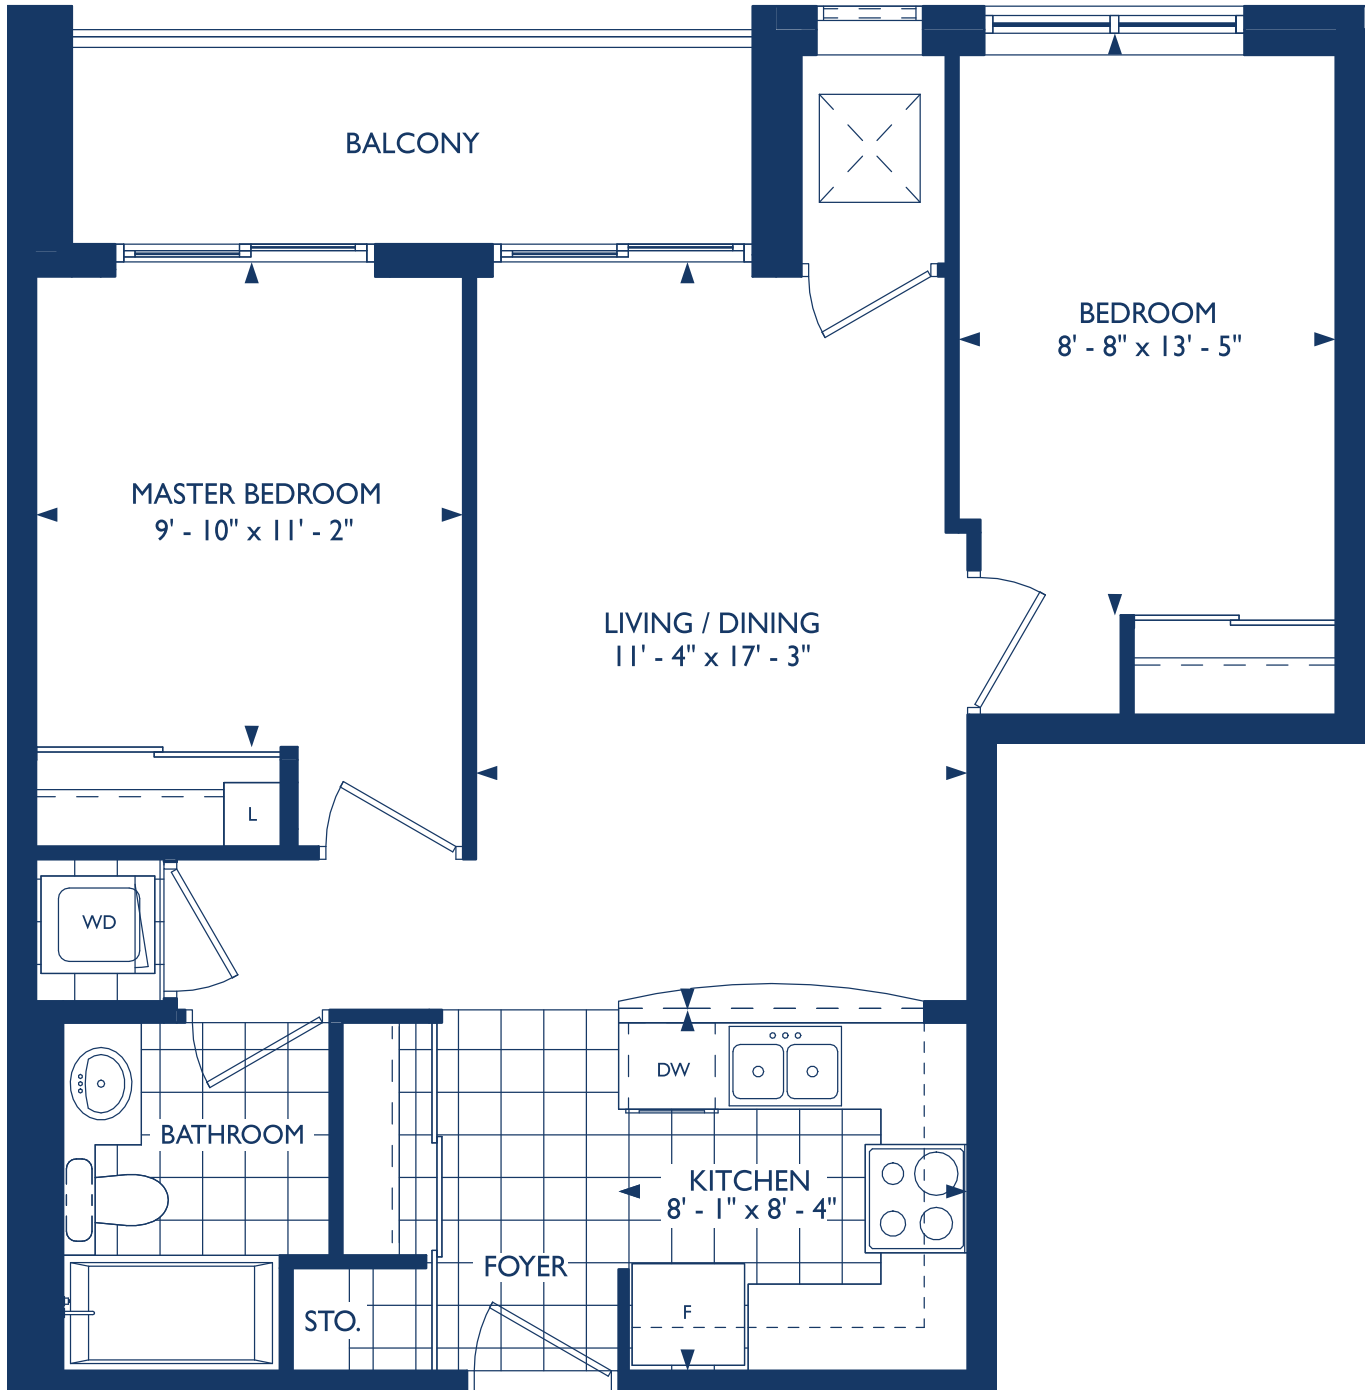

# 2 BEDROOM

# the NEWCASTLE

780 SQ. FT.

Materials, specifications and floorplans are subject to change without notice. All illustrations are Artist's Concepts. All dimensions are approximate. Actual usable floor space may vary from stated floor area. Suite orientation may vary. Suite may be standard or reversed. E.&O.E.