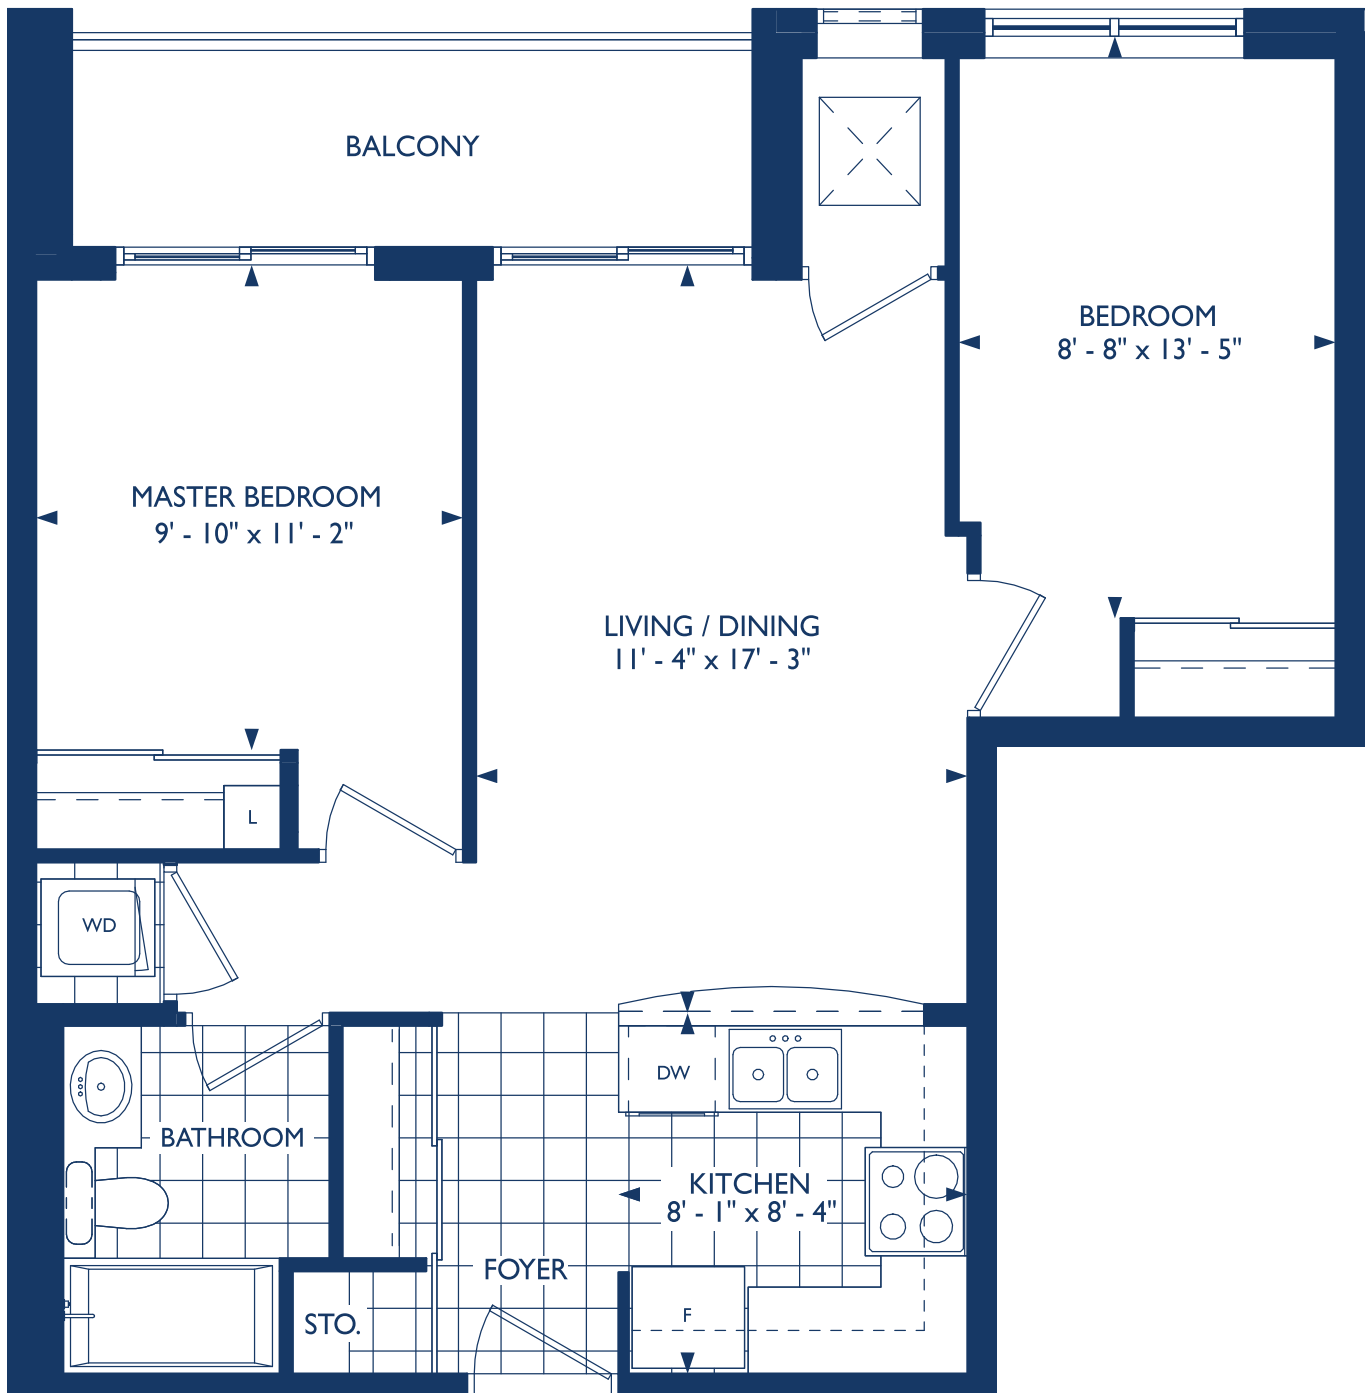

2 BEDROOM

the NEWCASTLE

780 SQ. FT.

Materials, specifications and floorplans are subject to change without notice. All illustrations are Artist's Concepts. All dimensions are approximate. Actual usable floor space may vary from stated floor area. Suite orientation may vary. Suite may be standard or reversed. E.&O.E.