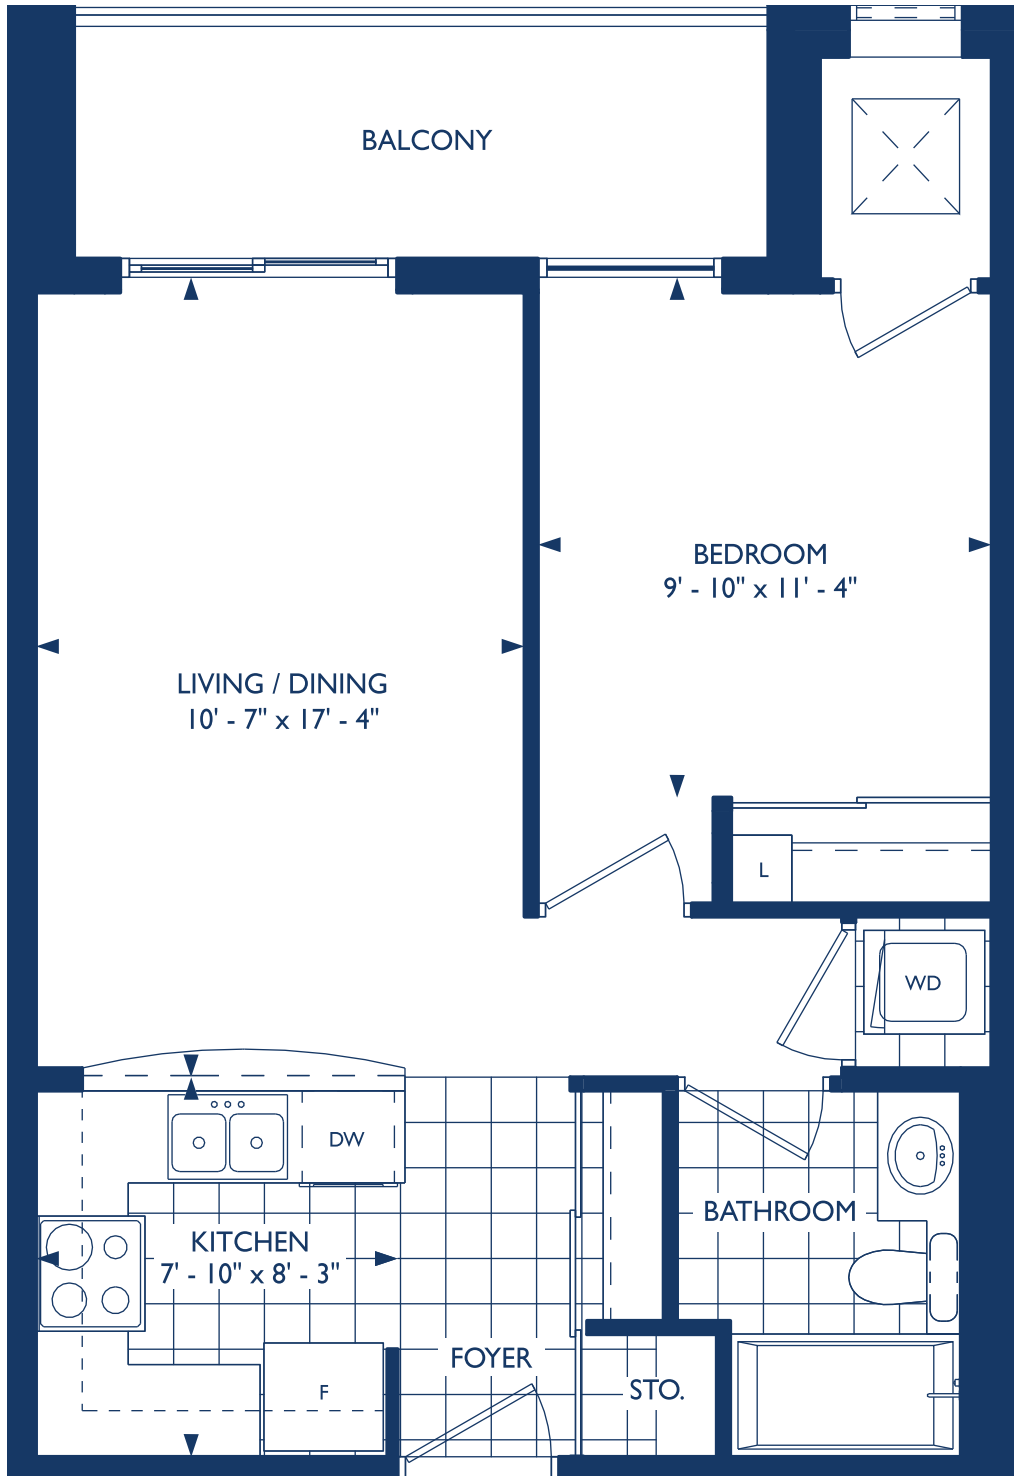

1 BEDROOM

the KENDALL

615 SQ. FT.

Materials, specifications and floorplans are subject to change without notice. All illustrations are Artist's Concepts. All dimensions are approximate. Actual usable floor space may vary from stated floor area. Suite orientation may vary. Suite may be standard or reversed. E.&O.E.