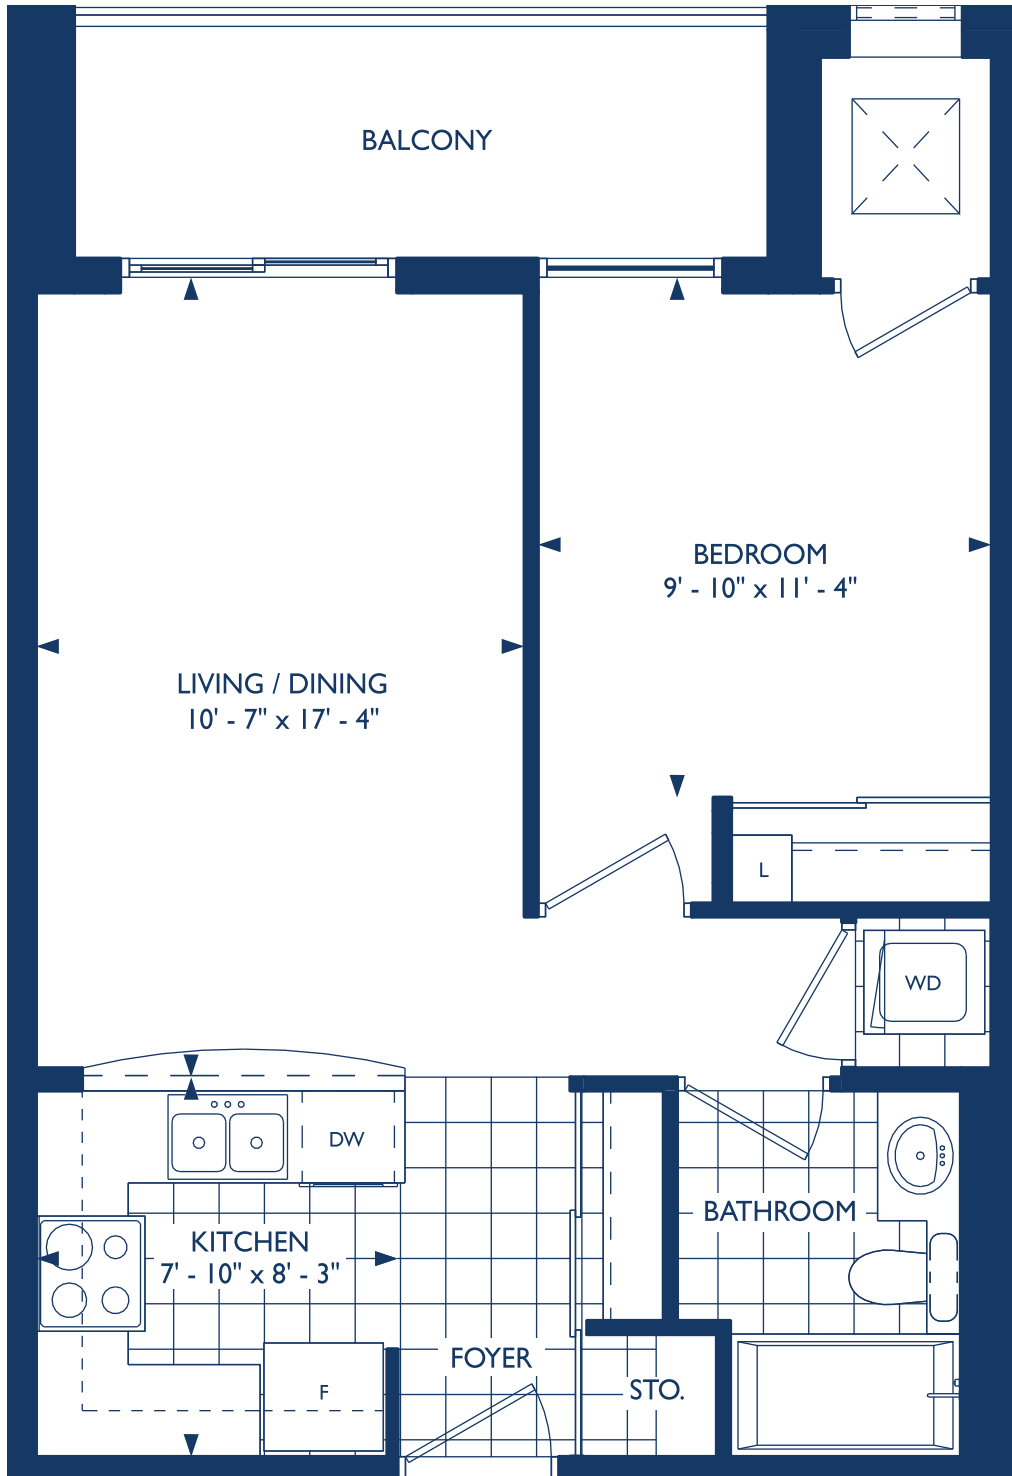

1 BEDROOM

the KENDALL

615 SQ. FT.

Materials, specifications and floorplans are subject to change without notice. All illustrations are Artist's Concepts. All dimensions are approximate. Actual usable floor space may vary from stated floor area. Suite orientation may vary. Suite may be standard or reversed. E.&O.E.