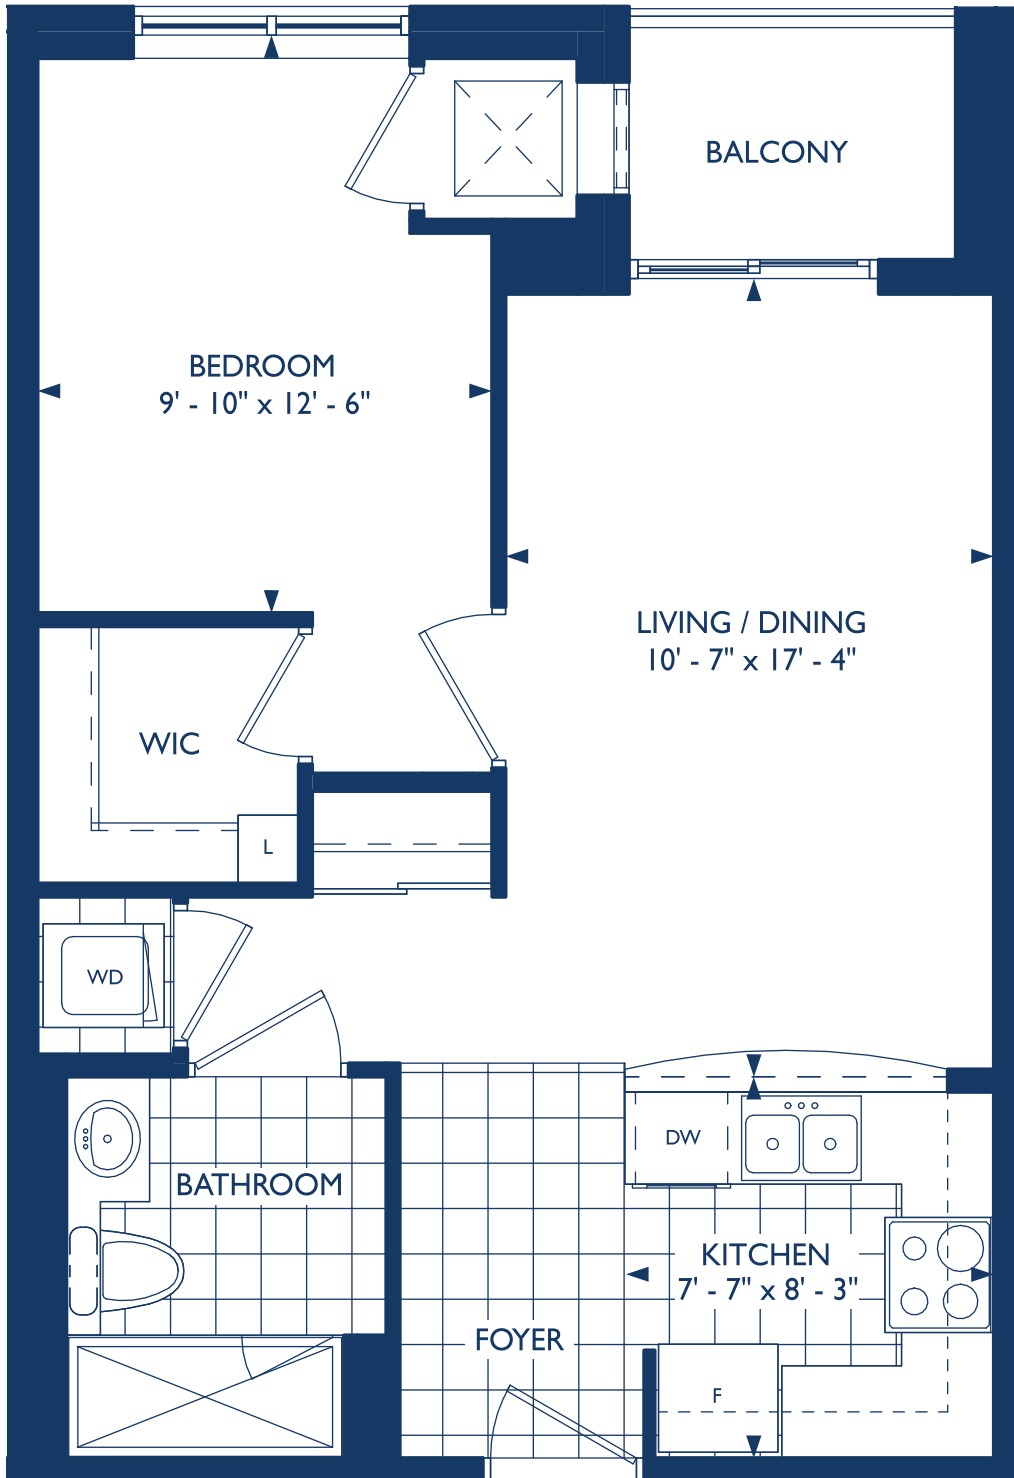

# 1 BEDROOM

# the DORSET

655 SQ. FT.

Materials, specifications and floorplans are subject to change without notice. All illustrations are Artist's Concepts. All dimensions are approximate. Actual usable floor space may vary from stated floor area. Suite orientation may vary. Suite may be standard or reversed. E.&O.E.