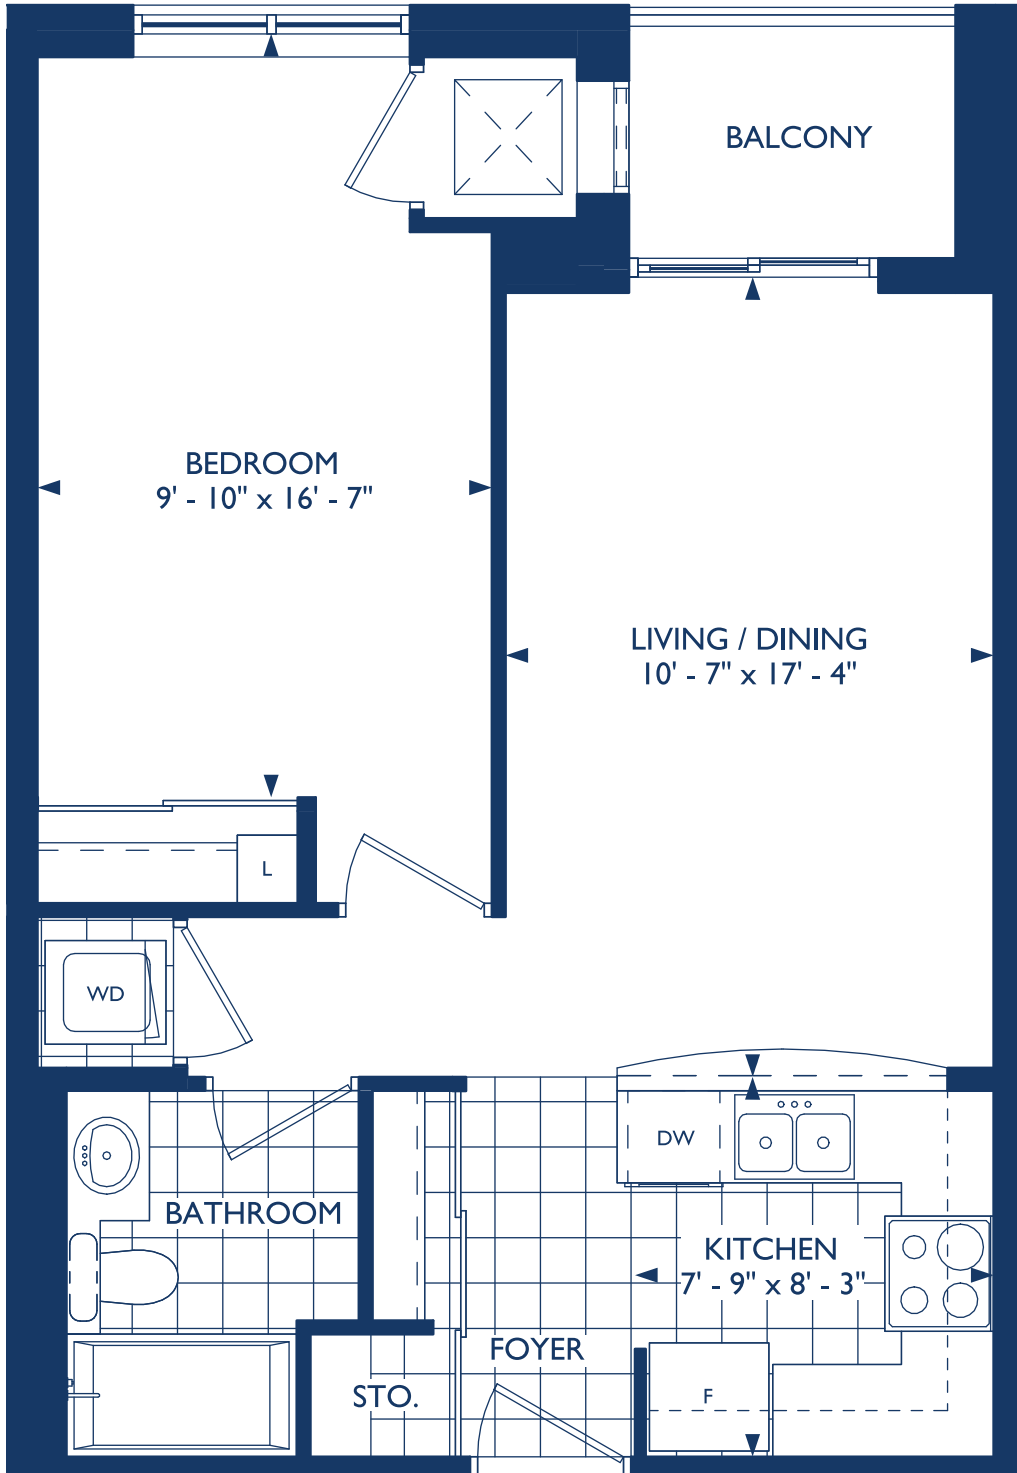

1 BEDROOM

the ABBEY

650 SQ. FT.

Materials, specifications and floorplans are subject to change without notice. All illustrations are Artist's Concepts. All dimensions are approximate. Actual usable floor space may vary from stated floor area. Suite orientation may vary. Suite may be standard or reversed. E.&O.E.