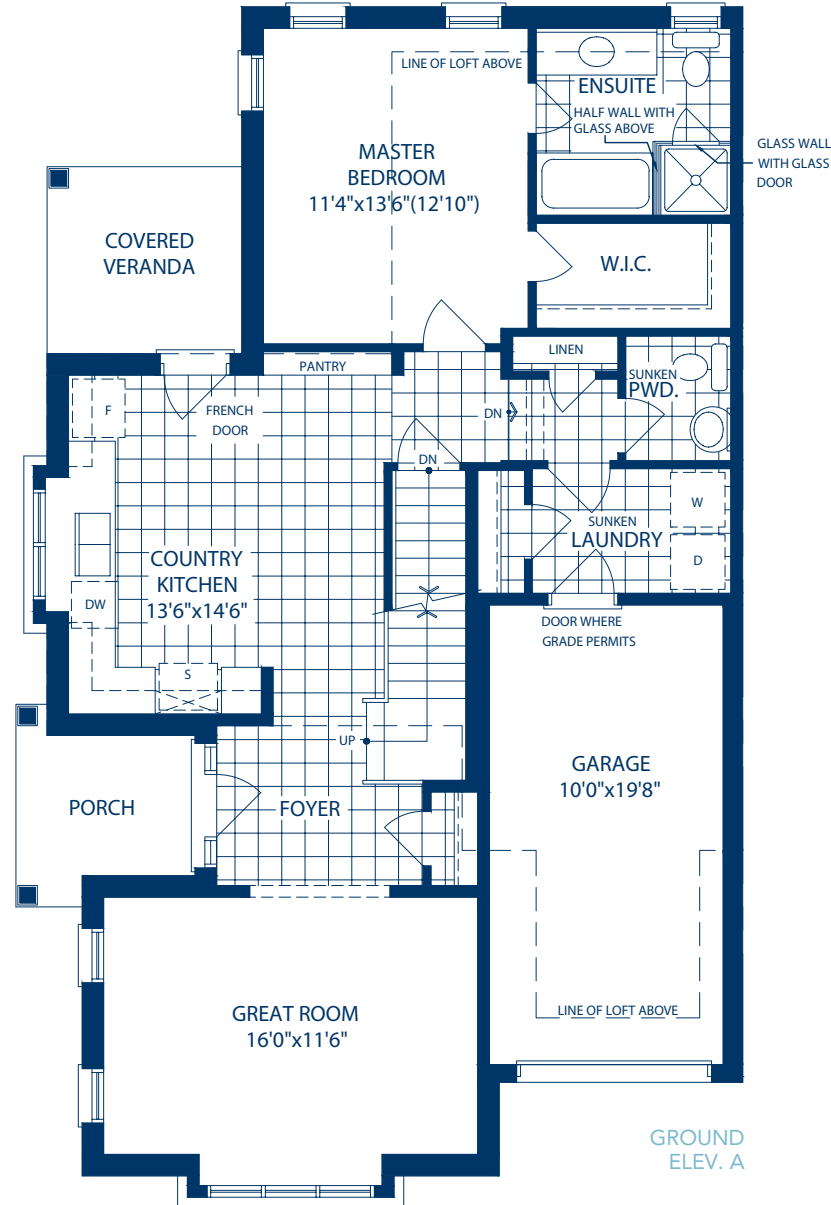

The

CRIMSON (with loft)

Elev. A Corner - 1838 sq. ft.

Elev. A - CORNER

The
CRIMSON (with loft)
Elev. A - 1838 sq. ft.

ROSEDALE
VILLAGE
Golf & Country Club

Artist's Concepts.