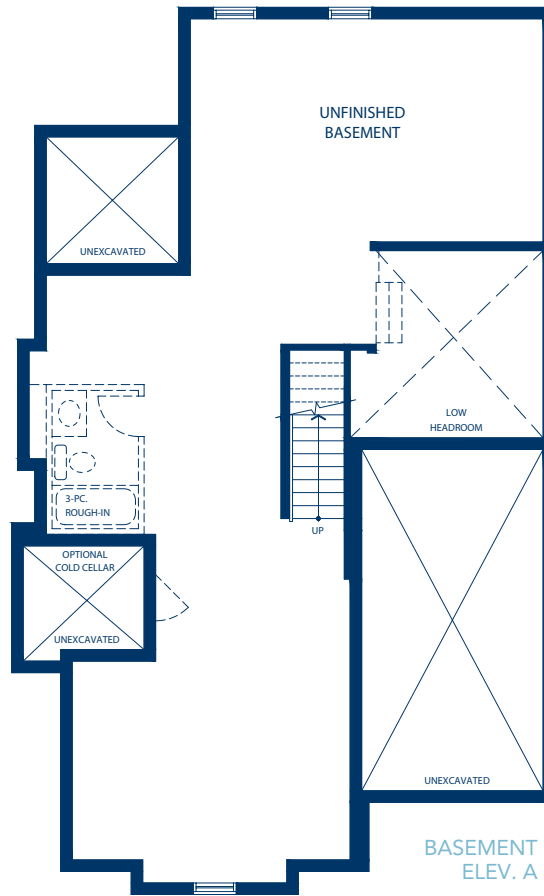

The

CRIMSON (with loft)

Elev. A Corner - 1838 sq. ft.

Elev. A - CORNER

The
CRIMSON (with loft)
Elev. A - 1838 sq. ft.

ROSEDALE
VILLAGE
Golf & Country Club

Artist's Concepts.