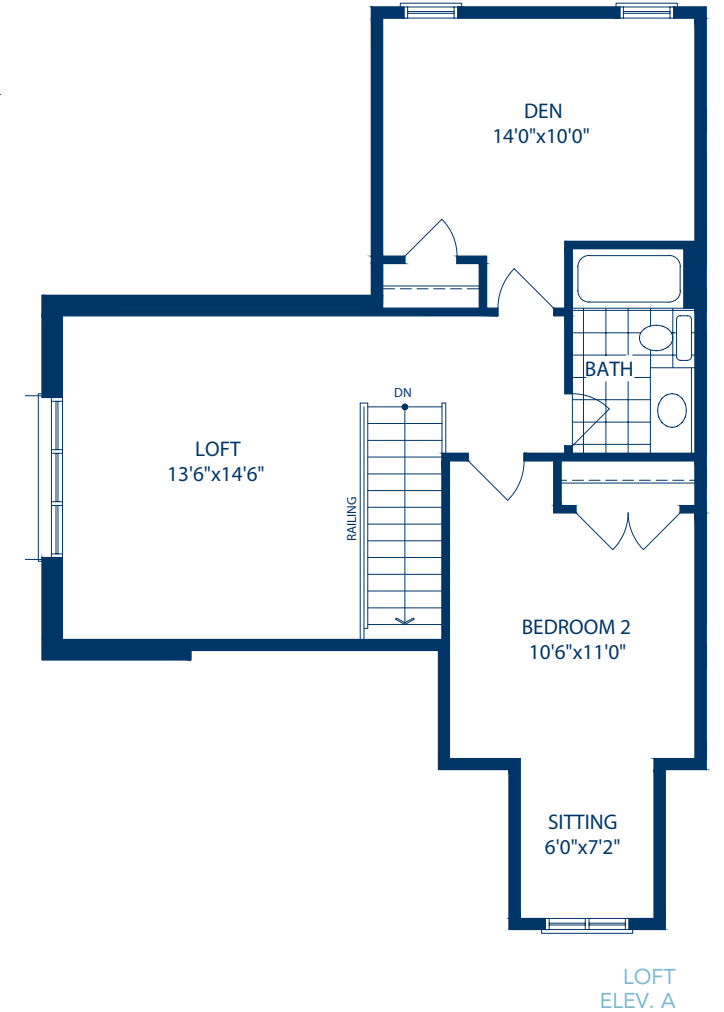

The

CRIMSON (with loft)

Elev. A Corner - 1838 sq. ft.

Elev. A - CORNER

The
CRIMSON (with loft)
Elev. A - 1838 sq. ft.

ROSEDALE
VILLAGE
Golf & Country Club

Artist's Concepts.