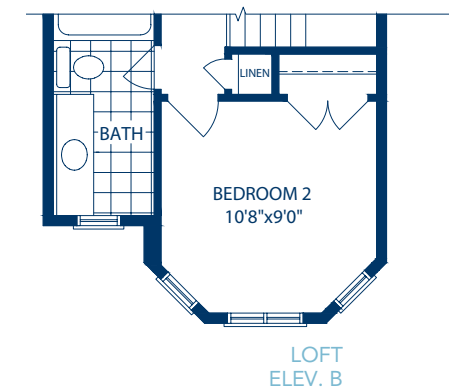

The

ASPEN (with loft)

Elev. A - 1961 sq. ft. • Elev. B - 1970 sq. ft.

Elev. A - INTERIOR

The
ASPEN (with loft)

Elev. A - 1961 sq. ft.

Elev. B - 1970 sq. ft.

Elev. B - INTERIOR