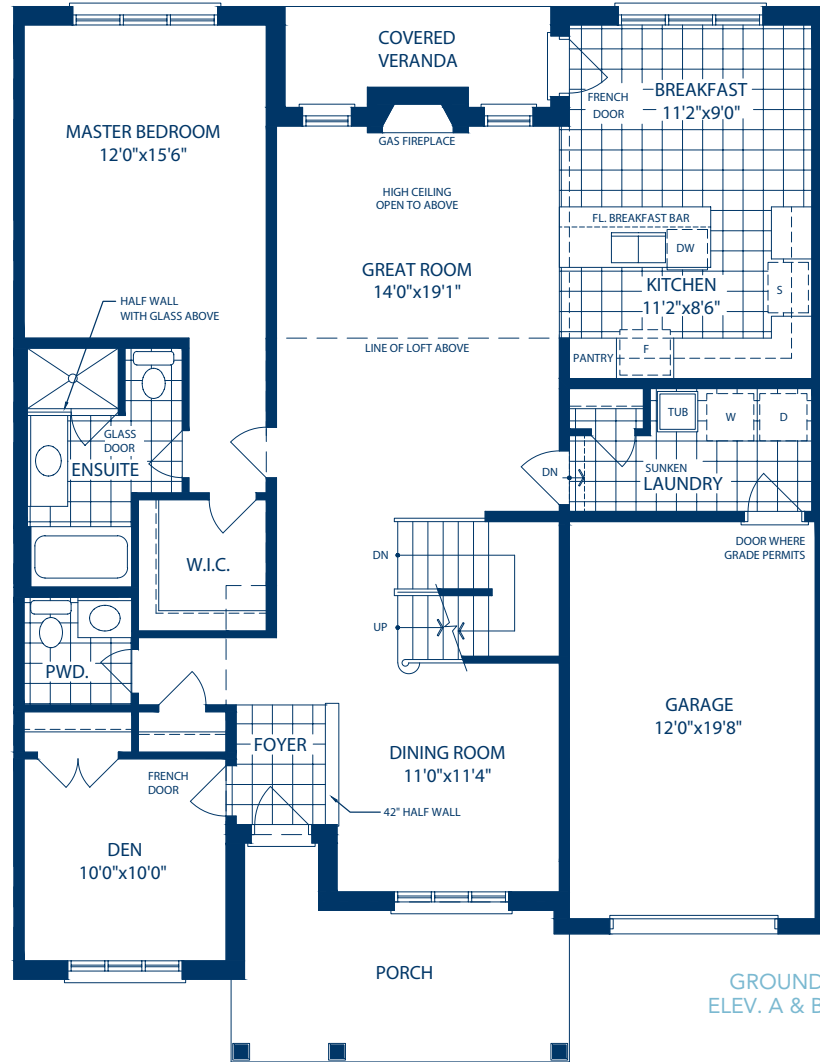

The

ASPEN (with loft)

Elev. A - 1961 sq. ft. • Elev. B - 1970 sq. ft.

Elev. A - INTERIOR

The
ASPEN (with loft)

Elev. A - 1961 sq. ft.

Elev. B - 1970 sq. ft.

Elev. B - INTERIOR