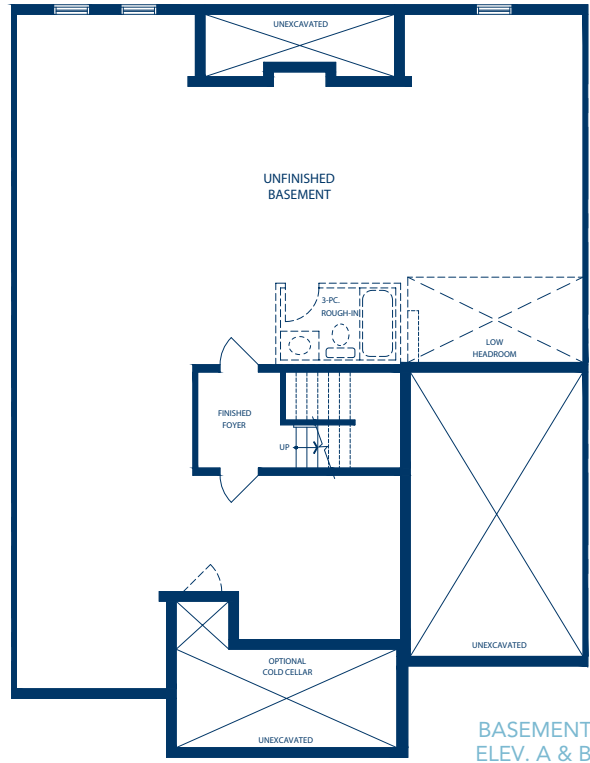

The

ASPEN (with loft)

Elev. A - 1961 sq. ft. • Elev. B - 1970 sq. ft.

Elev. A - INTERIOR

The
ASPEN (with loft)

Elev. A - 1961 sq. ft.

Elev. B - 1970 sq. ft.

Elev. B - INTERIOR