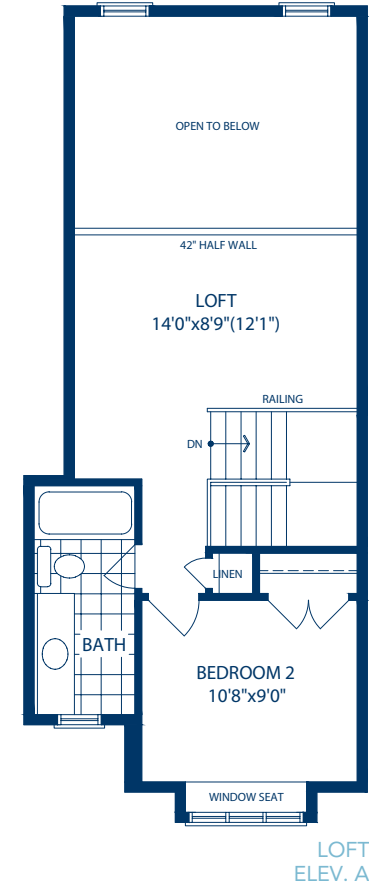

The

ASPEN (with loft)

Elev. A - 1961 sq. ft. • Elev. B - 1970 sq. ft.

Elev. A - INTERIOR

The
ASPEN (with loft)

Elev. A - 1961 sq. ft.

Elev. B - 1970 sq. ft.

Elev. B - INTERIOR